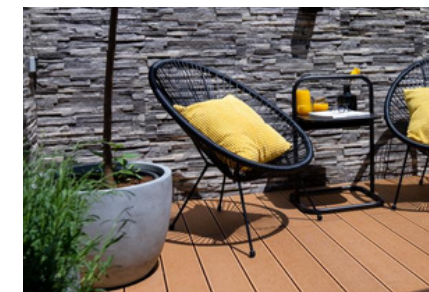

Mentenanță redusă

Doar o curățare ocazională - mai mulți bani în buzunarul tău.